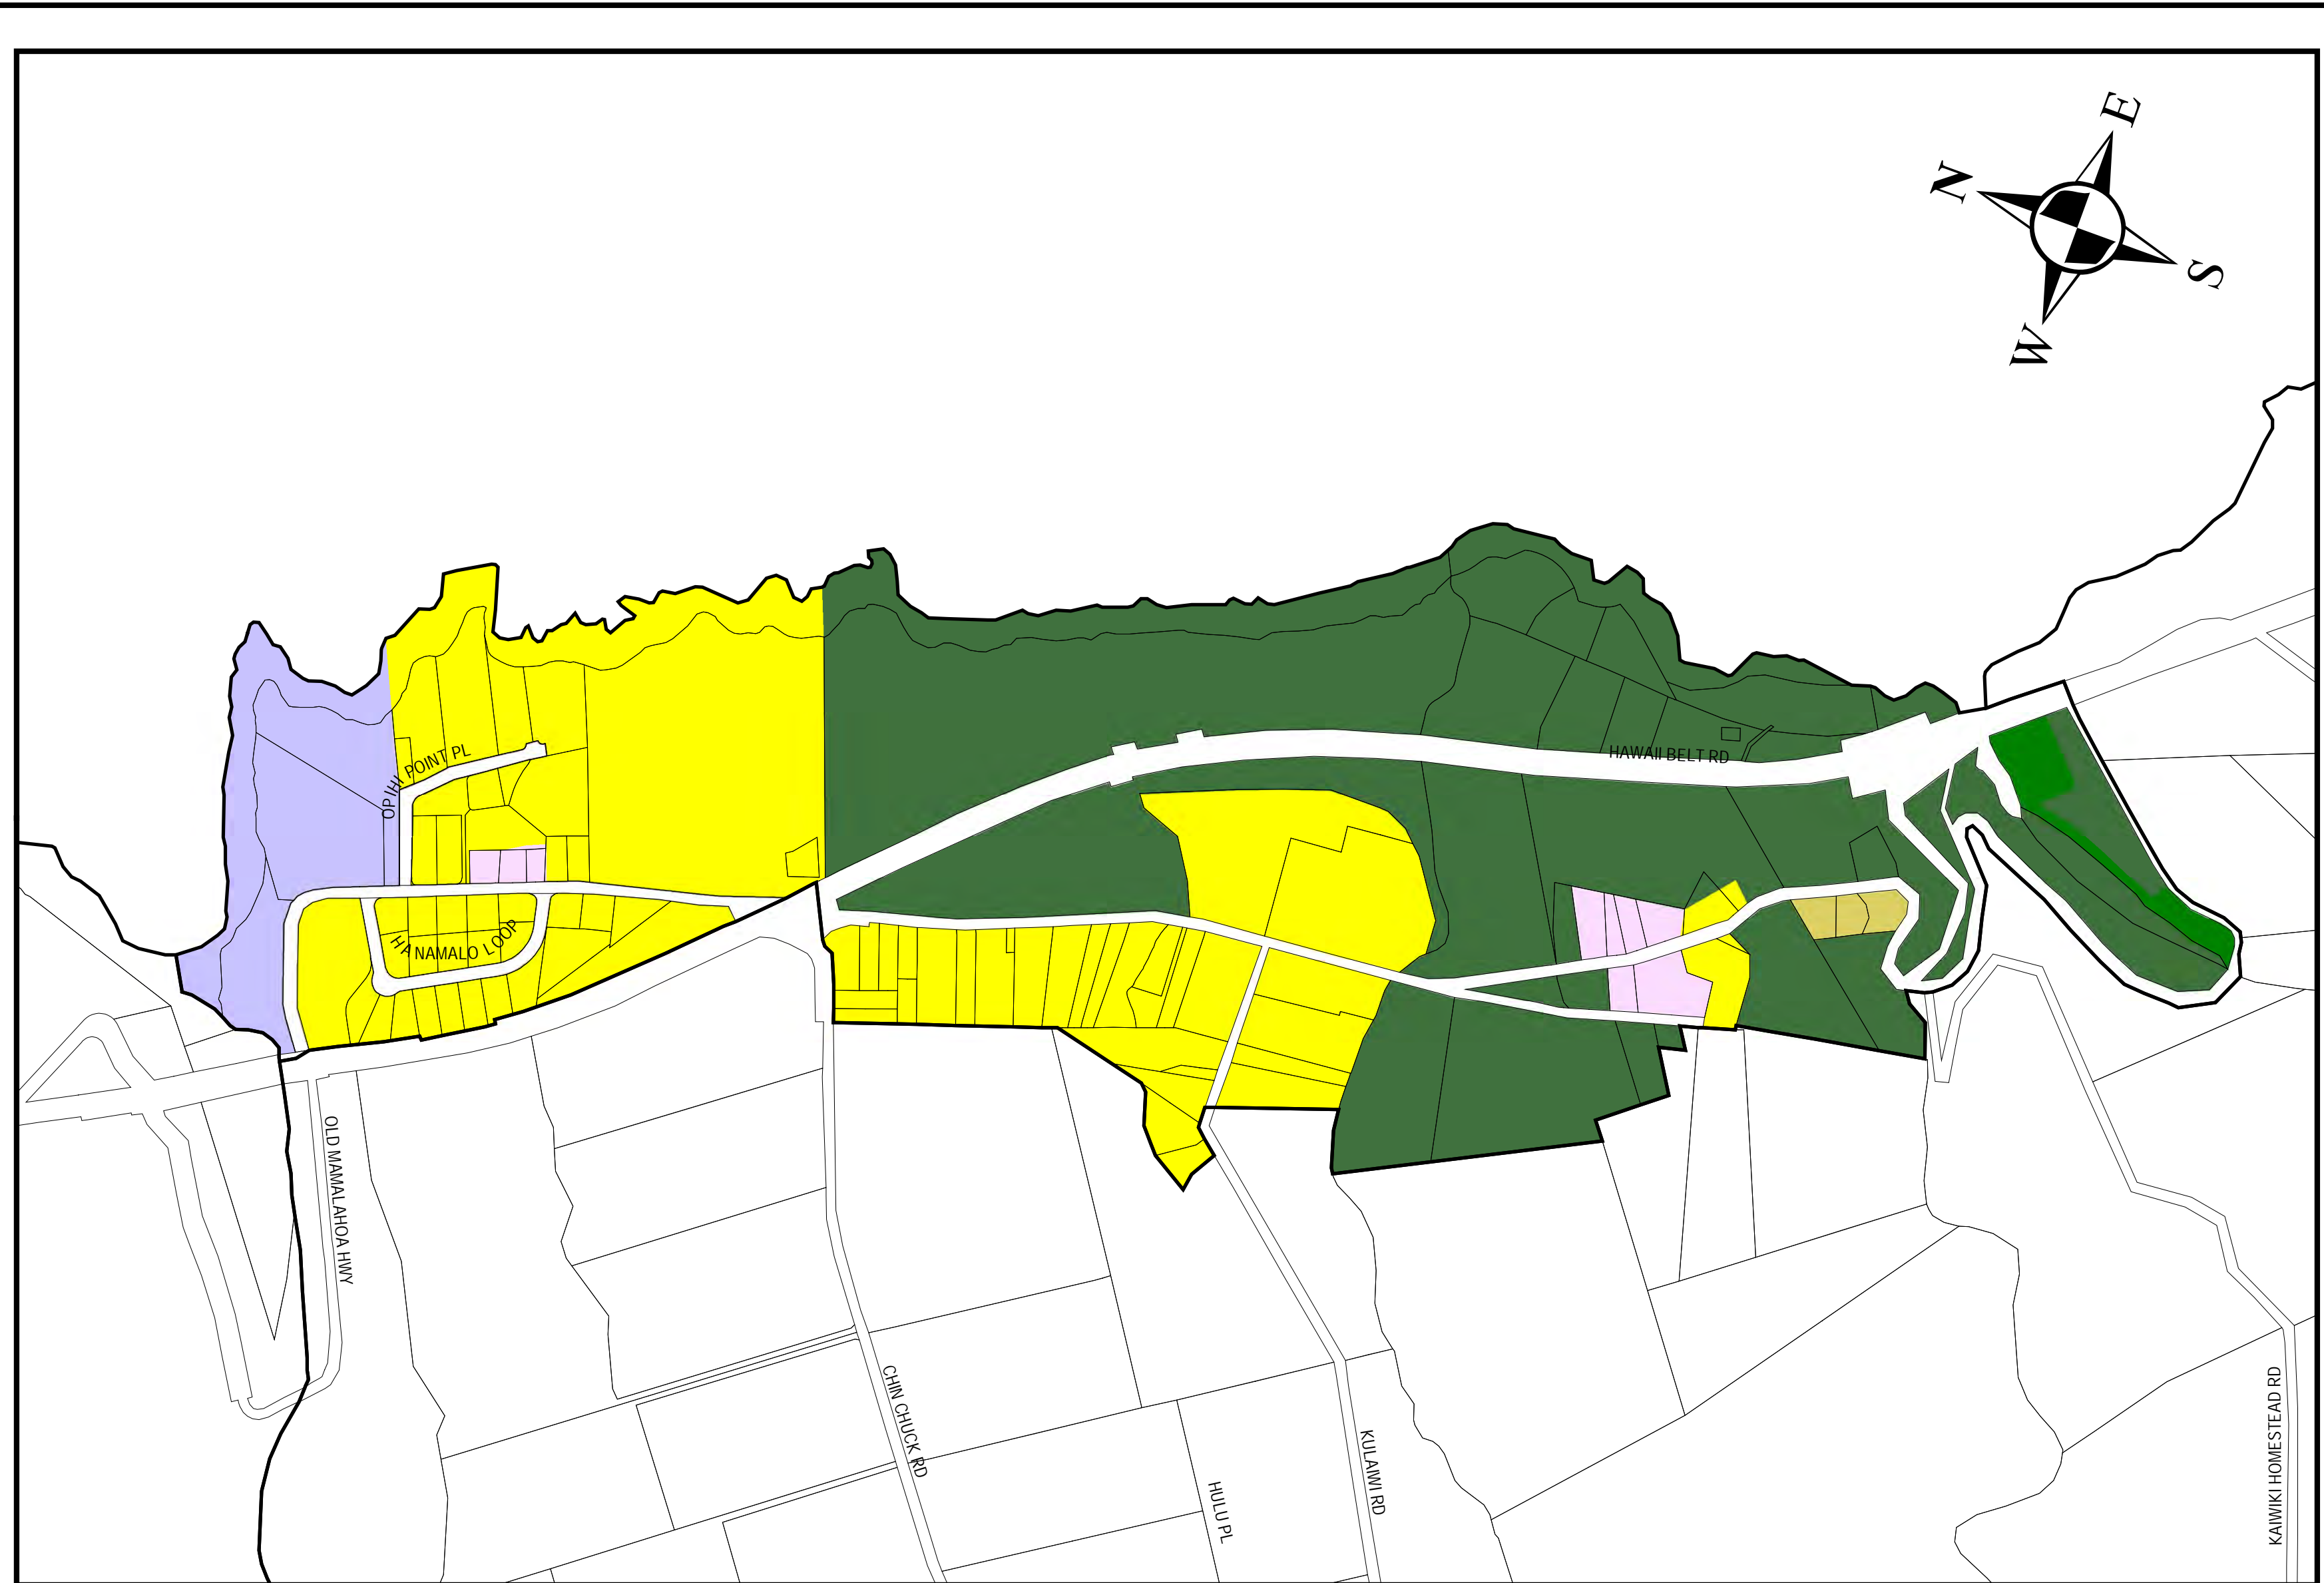

HONOMU ZONE MAP

HAKALAU ZONE MAP

**HAKALAU-HONOMU ZONE MAP
SECTION 25-8-36
(FORMALLY SECTION 7.32)**

**PORTION OF ORDINANCE NO. 190
AMENDING THE COMPREHENSIVE ZONING ORDINANCE NO. 63, REVISED
ORDINANCES OF THE COUNTY OF HAWAII, 1967, BY ADOPTING THIS
HAKALAU-HONOMU ZONE MAP, SOUTH HILO, HAWAII.**

**DATE OF PUBLIC HEARING: 7-26-68
DATE ADOPTED BY PLANNING COMMISSION: 12-20-68
DATE ADOPTED BY BOARD OF SUPERVISORS: 1-2-69**

**PREPARED BY:
PLANNING COMMISSION
COUNTY OF HAWAII**

TAX MAP KEY: ZONE 2

**Hakalau-Honomu zone map, marked thereupon as section 7.32.
(1996, Ord. No. 96-160, sec. 2; ratified April 6, 1999.)**

REVISED DATE	ORDINANCE NUMBER
2-10-81	671*
12-7-96	96-160

*CONDITIONAL ZONING

REVISION DATE: 2/23/17

HAKALAU-HONOMU ZONE MAP